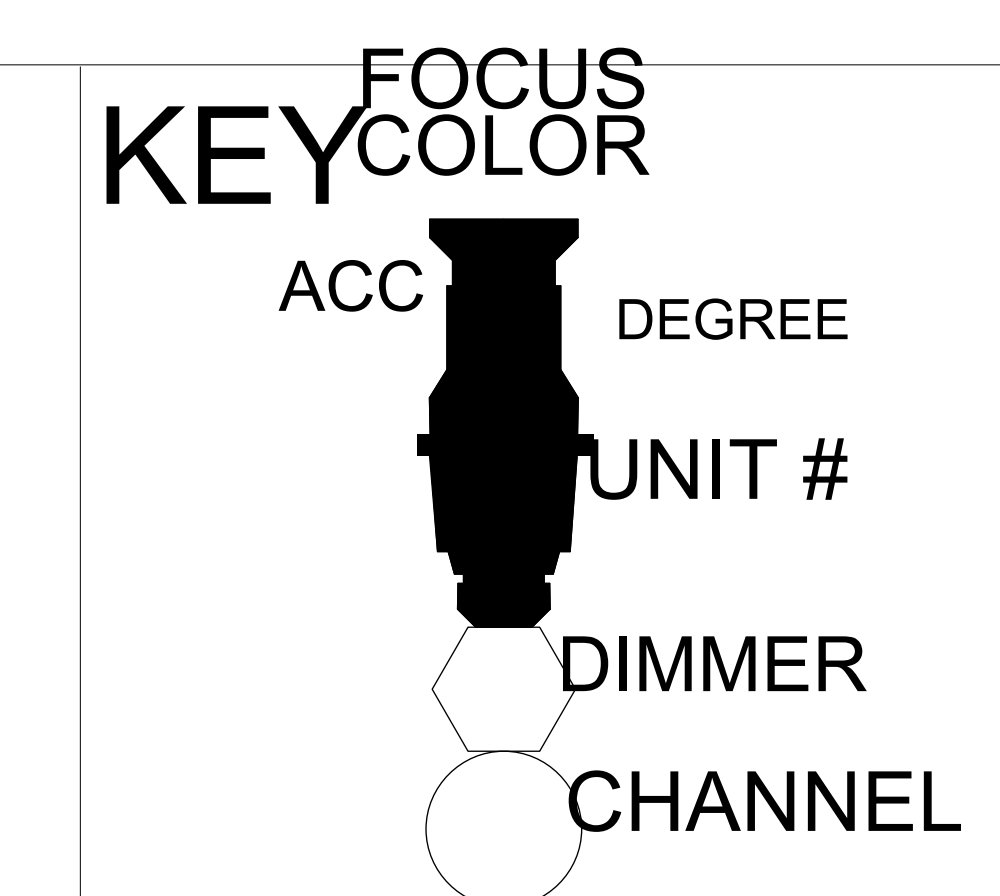

UNIVERSITY OF MINNESOTA

Driven to Discover®

**LEGEND**

- 0 SOURCE 4 19 DEG (6) SOURCE 4 26 DEG (0) SOURCE 4 36 DEG (6) SOURCE 4 50 DEG
- 0 S4 LED 19 Deg 0 S4 LED 26 Deg 0 S4 LED 36 DEG (6) S4 LED 50 DEG
- 0 S4 Junior Zoom (9) ETC S4 FRESNEL (7) ETC VIVID 0 ETC PARnel
- 0 Chauvet Colorband 0 Chauvet Slim PAR (5) Cyc Adapter
- (16) SOURCE 4WRD PARNEL (12) SOURCE 4WRD 36 DEG 0 SOURCE 4WRD 50 DEG
- 0 ALTMAN SKY CYC (2) Chauvet Rogue R2 Spot (14) Martin MH6 Wash
- 0 ROSCO I-CUE 0 Color Scroller 0 Gobo Rotator 0 Gobo
- 0 Rosco Fogger 0 Chauvet Hurricane 2D Hazer 0 Top Hat 0 Barndoor 0 Iris
- 0 Altman Fresnel 0 Lee Box Zoom 0 Generic LED Wash 0 Inkie 0 Boom
- 0 NSP PAR 0 MFL PAR 0 WFL PAR
- 0 PAR 64 NSP 0 PAR 64 MFL 0 PAR 64 WFL

**NOTES**

1. Consult LD before changes are made
2. Intelligent lighting fixture must be powered by wall outlets
3. Please note shared channel numbers.
4. LD will select gobos at focus
5. When possible display screens on intelligent lights face upstage
6. Diffusion will be placed during focus.
7. All cable runs on deck must be covered or taped
8. Trim heights will be decided at focus
9. All Parnels must be at full flood unless noted

**GEORGE C. FOSGATE BLACK BOX THEATRE**

**LIGHTING PLOT**

PRODUCTION:  
**THE WONDERFUL WIZARD OF OZ**

DIRECTOR: \_\_\_\_\_ PLATE NUMBER

LIGHTING DESIGNER: \_\_\_\_\_

SCENIC DESIGNER: \_\_\_\_\_

SOUND DESIGNER: \_\_\_\_\_